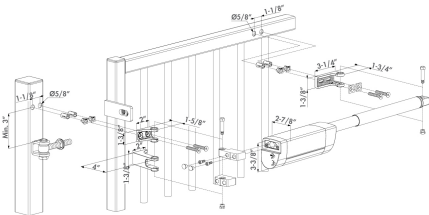

VERSATILE HYDRAULIC GATE CLOSER

Item No. SAMSON-2

The next generation of gate closers. Even easier to install and smoother functioning. The final snap can easily be adjusted after installation by turning the corresponding adjustment screw. The Samson can be posed in almost every situation thanks to the various brackets delivered with the product. Designed for smooth operation regardless of the outside temperatures (patented system). The Samson-2 is designed for gates, weighing up to 330 lbs and 6-1/2' wide. More information

- Opening angle up to 150° depending on the situation
- Adjustable closing speed & closing pressure
- New: Continuously adjustable final snap for a perfect closing
- Specially developed for outdoor use: industrial quality
- Closing speed unaffected by temperature changes
- Fast and easy installation: Quick-Fix
- For left and right handed gates
- For gates up to 330 lbs (max 6.56 ft wide)
- Tested at 500.000 movements
- Tested from -22° F to 160°F

AVAILABLE IN FOLLOWING RAL-COLORS

ZILV

FEATURES

Power Door Products

(914) 698-5083

www.PowerDoorProducts.com