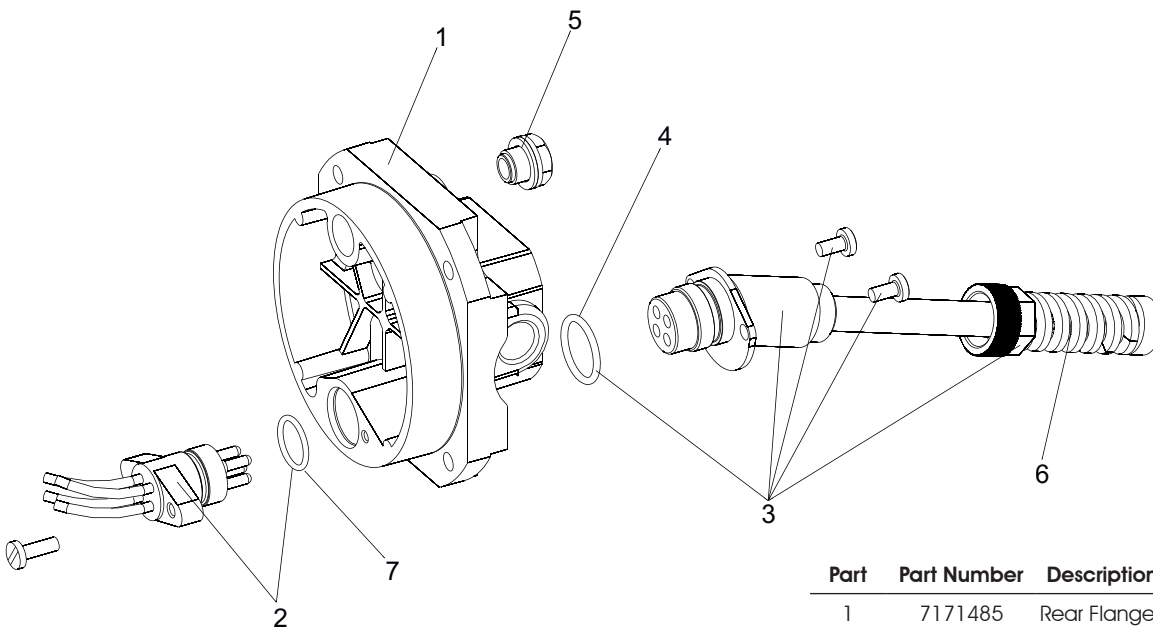

Rear Flange

Part	Part Number	Description
1	7171485	Rear Flange
2	417010	Wiring Harness
3	4284065	Molded Cable Female Kit
4	7090290015	O-Ring 15.60 X 1.78 mm
5	7110015	Oil Plug
7	7090080025	O-Ring 11.91 x 2.62 mm (Bag of 10)