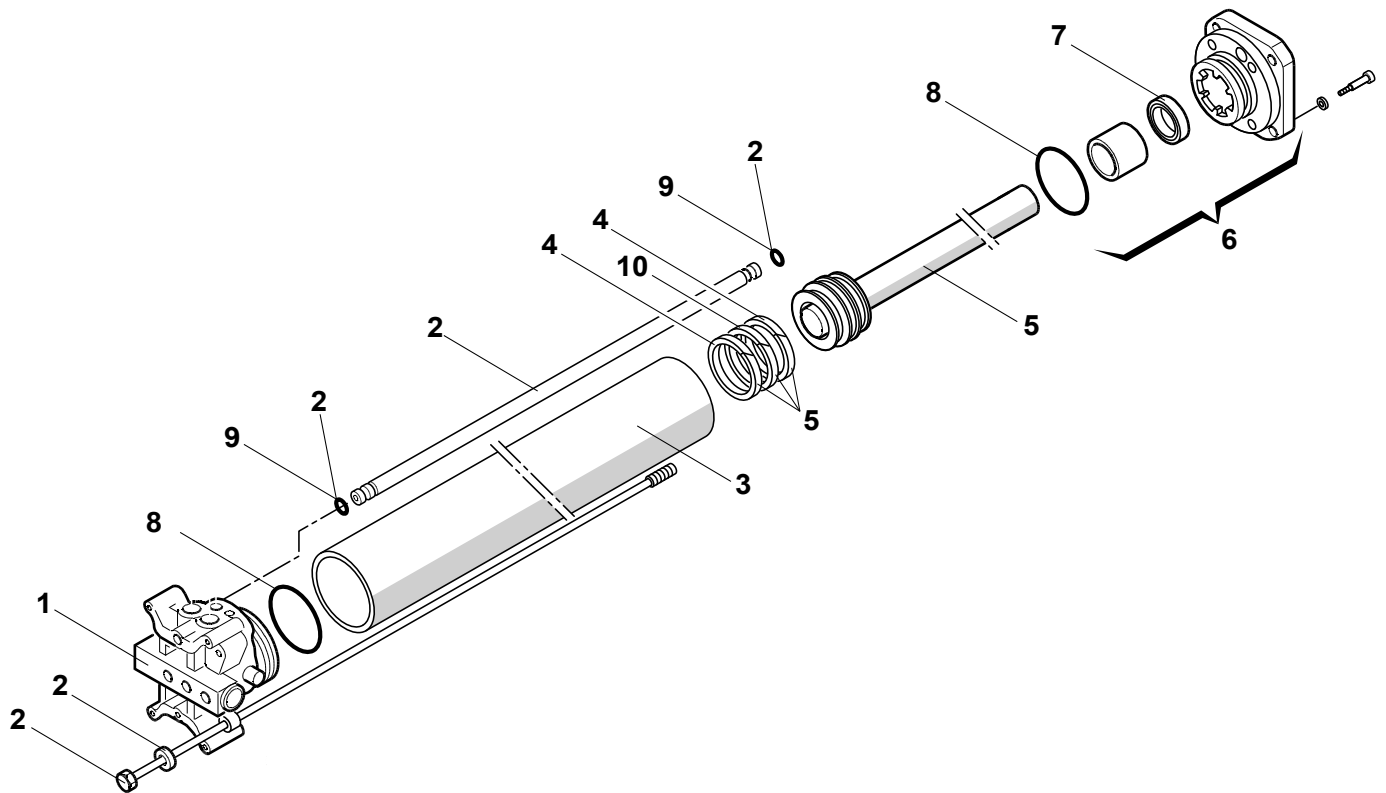

SPARE PARTS DIAGRAMS

400 CBAC

Part	Part Number	Description
1	72840065	Rear Mounting Bracket and Plate
2	7182075	Pin Short
3	7228015	Rear Fork Die Cast
5	70991015	Gasket (D80)
8	63003303	Vibration Dampener (20 pc pack)
10	7094065	Copper Washer
12	77000425	Motor 115V 1400 Rpm 25uF
	7700205	Motor 220V 1400 Rpm 8uF
15	7161825	Operator Body 400
	7161835	Operator Body 400 EG
16	7182175	Long Pin
17	7110015	Oil Plug

Part	Part Number	Description
22	3204425	Cast Iron Pump Lobe 1 Lt
23	7090010015	O-Ring 4.48 x 1.78 mm
24	3146.0001	M12 Swivel Joint
25	7220355	Front Mounting Bracket 400
	7220365	Front Mounting Bracket 400 EG
26	63003331	400 Protective Cover
	63003329	400 Protective EG Cover Group
27	2167.1	Seal kit
28	714019 Qt.1	Oil 1 Quart Bottle FAAC HP
	7140251 Qt.1	Oil 1 Quart Bottle Arctic FAAC HP
29	2705	Capacitor 115V 25uf
	2707	Capacitor 220V 8uf
30	4900645	Rear Fork Kit

Cylinder

Part	Part Number	Description
1	4994655	Distribution Flange CBAC
2	63003328	Retract Tube and Tie Rods
2	63003327	Retract Tube and Tie Rods EG
3	7366025	Cylinder
3	7366015	Cylinder EG
4	7091015	Piston Rod Packing
5	4350105	Piston Assembly 400 Riveted
5	4350115	Piston Assembly 400 Riveted EG
6	4994625	Front Flange
7	63000315	Front Flange Seal
8	63000148	O-ring 2.62x39.34mm (Pack of 5)
9	7090815	O-Rin Retract Tube
10	7094505	Piston Guide Ring

Distribution Flange

Part	Part Number	Description
1	7049005	Brass Valve Retainer
2	63000577	Washer Cup Spring (30 pc pack)
3	4404085	Lock Valve
4	4180285	Shuttle Piston
5	7090300015	O-Ring 7.66 x 1.78 mm (20 pc pack)
6	7090010015	O-Ring 4.48 x 1.78 mm
7	4404095	Inlet Valve (Bi-Directional)
8	4180195	Manual Release
9	7090280015	O-Ring 5.28 X 1.78mm
10	4180415	Bypass Cap
11	7049135	Valve Retainer
12	63000148	O-ring 2.62 x 39.34mm (5 pc pack)
13	4404065	Inlet Valve