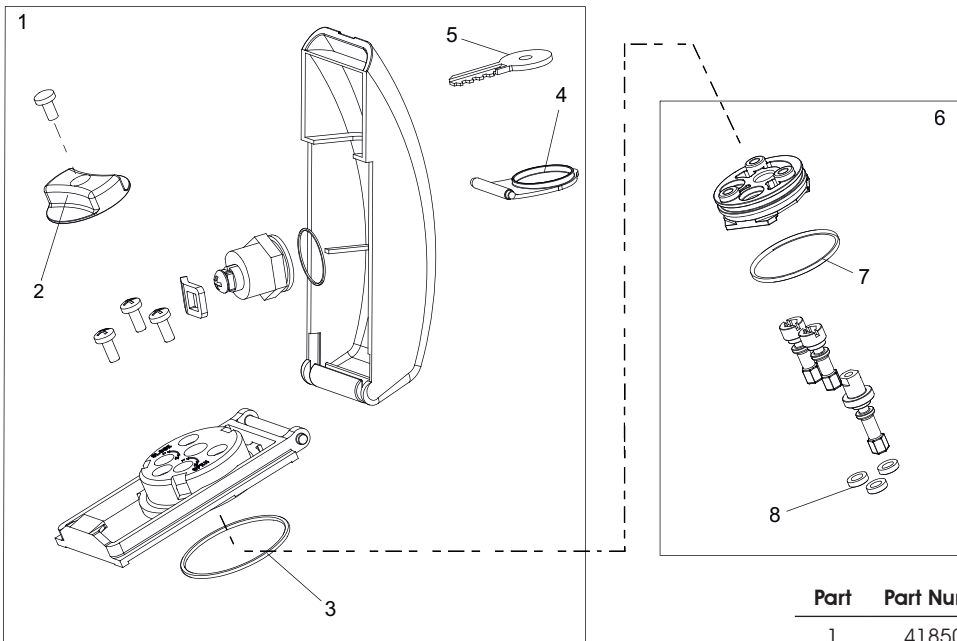

Locking Cap

Part	Part Number	Description
1	4185045	Locking Cap Kit
2	7290445	Manual Release Knob w/ Screw
3	7090865	O-Ring (Base to Body)
4	7275275	Keyhole Cover
5	7131005	Viro Manual Release/Door Key
6	490326	Manual Release Kit
7	7090855	O-Ring Locking Cap
8	7090845	O-Ring, Extensions