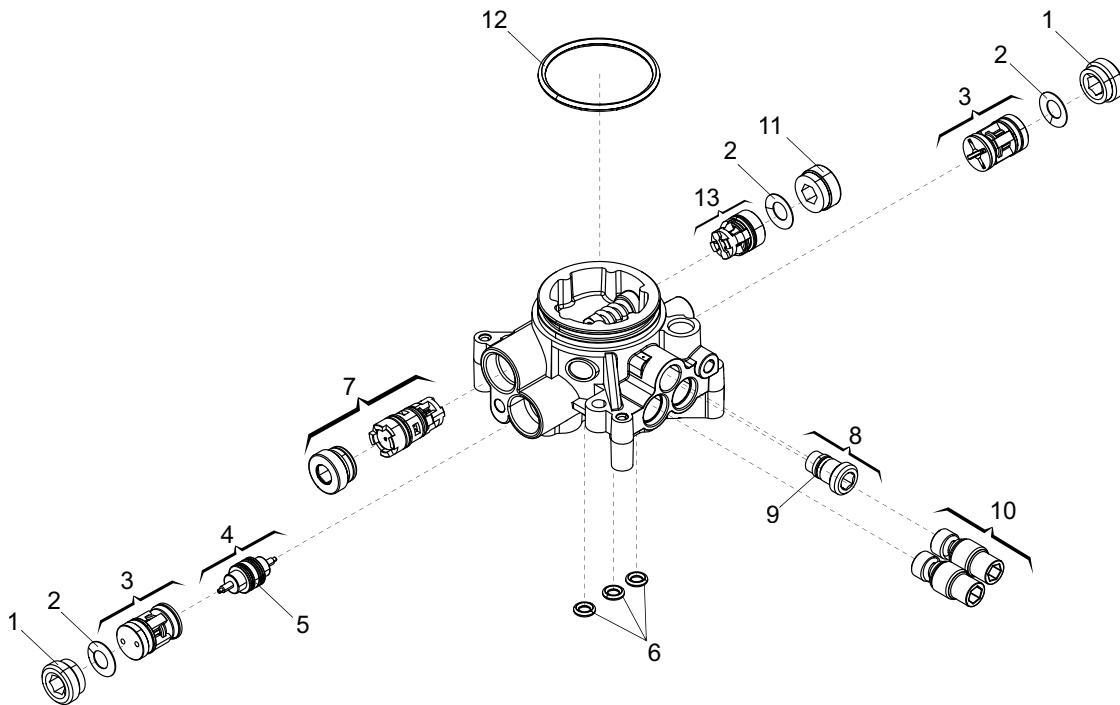

SPARE PARTS DIAGRAMS

400 CBAC

Part	Part Number	Description
1	72840065	Rear Mounting Bracket and Plate
2	7182075	Pin Short
3	7228015	Rear Fork Die Cast
5	70991015	Gasket (D80)
8	63003303	Vibration Dampener (20 pc pack)
10	7094065	Copper Washer
12	77000425	Motor 115V 1400 Rpm 25uF
	7700205	Motor 220V 1400 Rpm 8uF
15	7161825	Operator Body 400
	7161835	Operator Body 400 EG
16	7182175	Long Pin
17	7110015	Oil Plug

Part	Part Number	Description
22	3204425	Cast Iron Pump Lobe 1 Lt
23	7090010015	O-Ring 4.48 x 1.78 mm
24	3146.0001	M12 Swivel Joint
25	7220355	Front Mounting Bracket 400
	7220365	Front Mounting Bracket 400 EG
26	63003331	400 Protective Cover
	63003329	400 Protective EG Cover Group
27	2167.1	Seal kit
28	714019 Qt.1	Oil 1 Quart Bottle FAAC HP
	7140251 Qt.1	Oil 1 Quart Bottle Arctic FAAC HP
29	2705	Capacitor 115V 25uf
	2707	Capacitor 220V 8uf
30	4900645	Rear Fork Kit

Cylinder

Part	Part Number	Description
1	4994655	Distribution Flange CBAC
2	63003328	Retract Tube and Tie Rods
2	63003327	Retract Tube and Tie Rods EG
3	7366025	Cylinder
3	7366015	Cylinder EG
4	7091015	Piston Rod Packing
5	4350105	Piston Assembly 400 Riveted
5	4350115	Piston Assembly 400 Riveted EG
6	4994625	Front Flange
7	63000315	Front Flange Seal
8	63000148	O-ring 2.62x39.34mm (Pack of 5)
9	7090815	O-Rin Retract Tube
10	7094505	Piston Guide Ring

Distribution Flange

Part	Part Number	Description
1	7049005	Brass Valve Retainer
2	63000577	Washer Cup Spring (30 pc pack)
3	4404085	Lock Valve
4	4180285	Shuttle Piston
5	7090300015	O-Ring 7.66 x 1.78 mm (20 pc pack)
6	7090010015	O-Ring 4.48 x 1.78 mm
7	4404095	Inlet Valve (Bi-Directional)
8	4180195	Manual Release
9	7090280015	O-Ring 5.28 X 1.78mm
10	4180415	Bypass Cap
11	7049135	Valve Retainer
12	63000148	O-ring 2.62 x 39.34mm (5 pc pack)
13	4404065	Inlet Valve