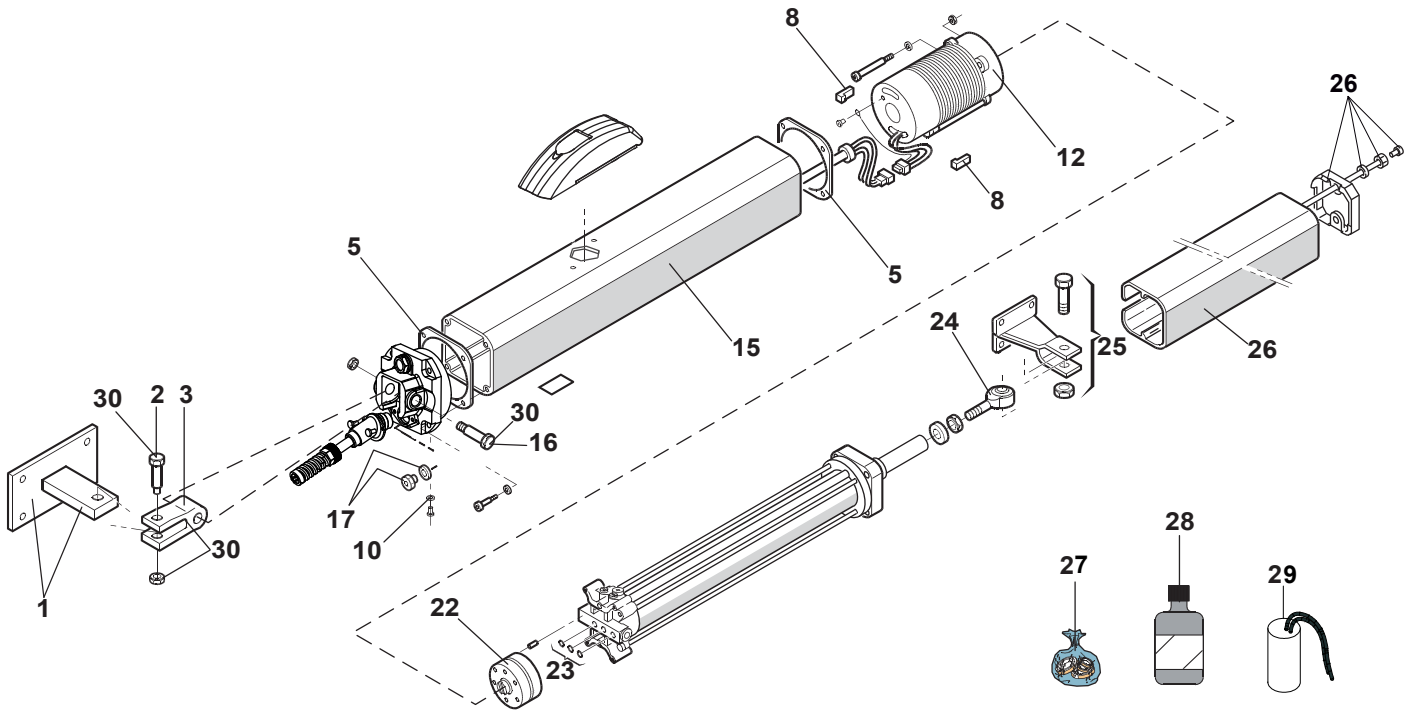

SPARE PARTS DIAGRAMS

400 CBAC

Part	Part Number	Description
1	72840065	Rear Mounting Bracket and Plate
2	7182075	Pin Short
3	7228015	Rear Fork Die Cast
5	70991015	Gasket (D80)
8	63003303	Vibration Dampener (20 pc pack)
10	7094065	Copper Washer
12	77000425	Motor 115V 1400 Rpm 25uF
	7700205	Motor 220V 1400 Rpm 8uF
15	7161825	Operator Body 400
	7161835	Operator Body 400 EG
16	7182175	Long Pin
17	7110015	Oil Plug

Part	Part Number	Description
22	3204425	Cast Iron Pump Lobe 1 Lt
23	7090010015	O-Ring 4.48 x 1.78 mm
24	3146.0001	M12 Swivel Joint
25	7220355	Front Mounting Bracket 400
	7220365	Front Mounting Bracket 400 EG
26	63003331	400 Protective Cover
	63003329	400 Protective EG Cover Group
27	2167.1	Seal kit
28	714019 Qt.1	Oil 1 Quart Bottle FAAC HP
	7140251 Qt.1	Oil 1 Quart Bottle Arctic FAAC HP
29	2705	Capacitor 115V 25uf
	2707	Capacitor 220V 8uf
30	4900645	Rear Fork Kit

Cylinder

Part	Part Number	Description
1	4994655	Distribution Flange CBAC
2	63003328	Retract Tube and Tie Rods
2	63003327	Retract Tube and Tie Rods EG
3	7366025	Cylinder
3	7366015	Cylinder EG
4	7091015	Piston Rod Packing
5	4350105	Piston Assembly 400 Riveted
5	4350115	Piston Assembly 400 Riveted EG
6	4994625	Front Flange
7	63000315	Front Flange Seal
8	63000148	O-ring 2.62x39.34mm (Pack of 5)
9	7090815	O-Rin Retract Tube
10	7094505	Piston Guide Ring

Distribution Flange

Part	Part Number	Description
1	7049005	Brass Valve Retainer
2	63000577	Washer Cup Spring (30 pc pack)
3	4404085	Lock Valve
4	4180285	Shuttle Piston
5	7090300015	O-Ring 7.66 x 1.78 mm (20 pc pack)
6	7090010015	O-Ring 4.48 x 1.78 mm
7	4404095	Inlet Valve (Bi-Directional)
8	4180195	Manual Release
9	7090280015	O-Ring 5.28 X 1.78mm
10	4180415	Bypass Cap
11	7049135	Valve Retainer
12	63000148	O-ring 2.62 x 39.34mm (5 pc pack)
13	4404065	Inlet Valve