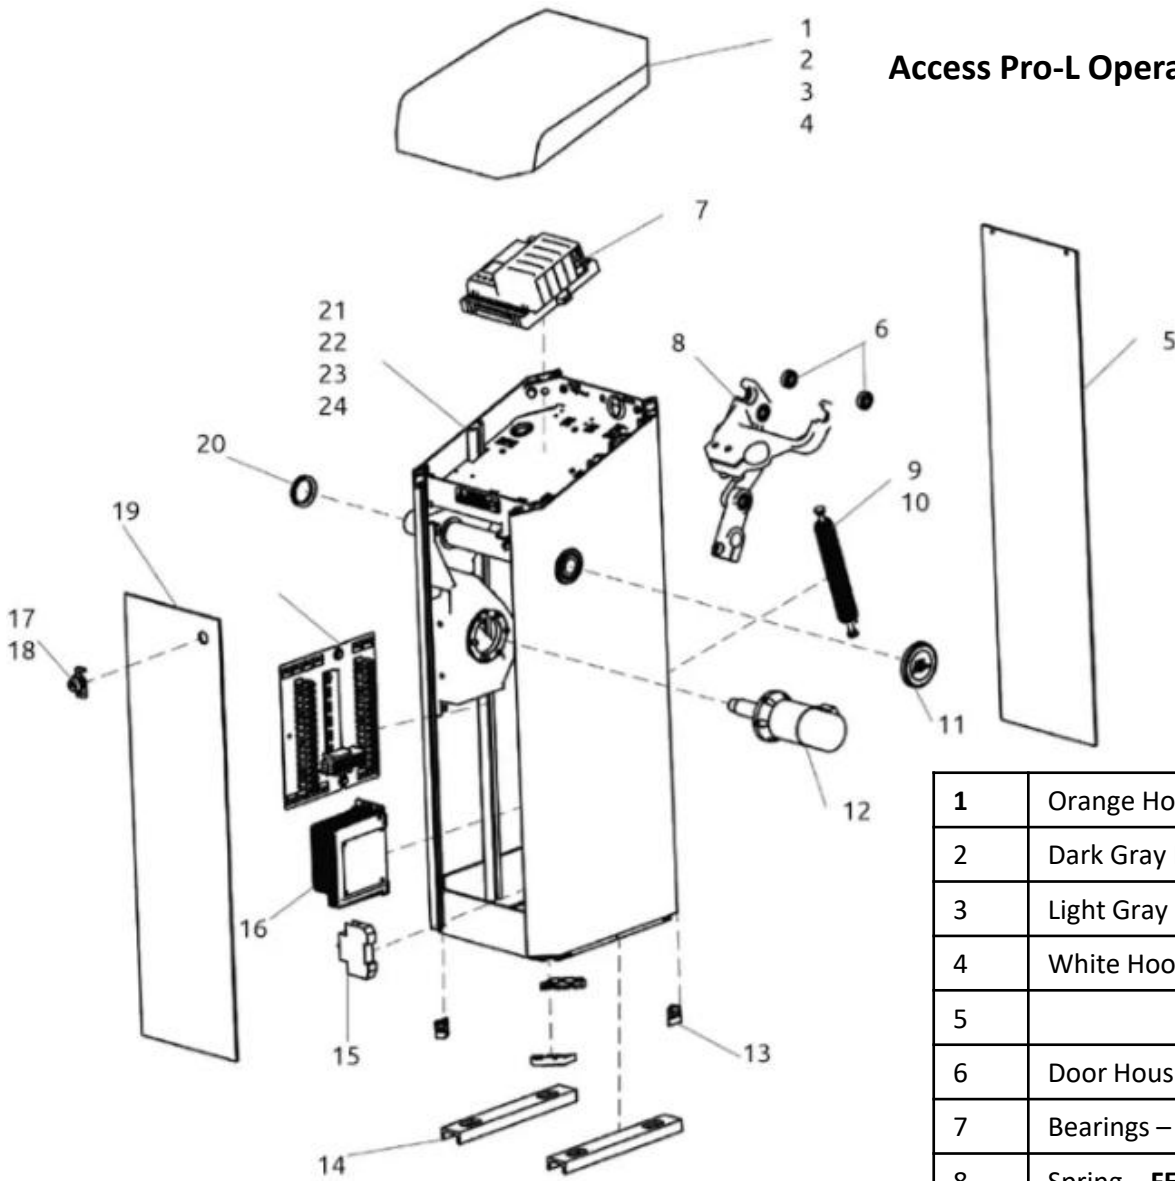

Access Pro-L Operator Replacement Parts

1	Orange Hood - SH01
2	Dark Gray Hood - SH03
3	Light Gray Hood - SH02
4	White Hood - SH04
5	
6	Door Housing – 2043.5694
7	Bearings – LFT02
8	Spring – FE01C
9	Spring – FE21C
10	Leveler – HS02
11	Housing Complete Orange– SG01C
12	Housing Complete D. Gray – SG03C
13	Housing Complete L. Gray – SG02C
14	Housing Complete White – SG04C
15	V-Ring Seal – DRF01
16	Housing – TVN01
17	Lock Set – GTS01
18	
19	Mounting Plate – MP01C_C
20	Housing Corner Protectors – KSF01
21	Cover Plate Complete – SDK01
22	
23	U-Rail Set – BP02
24	Main Power Switch – 3460.5098