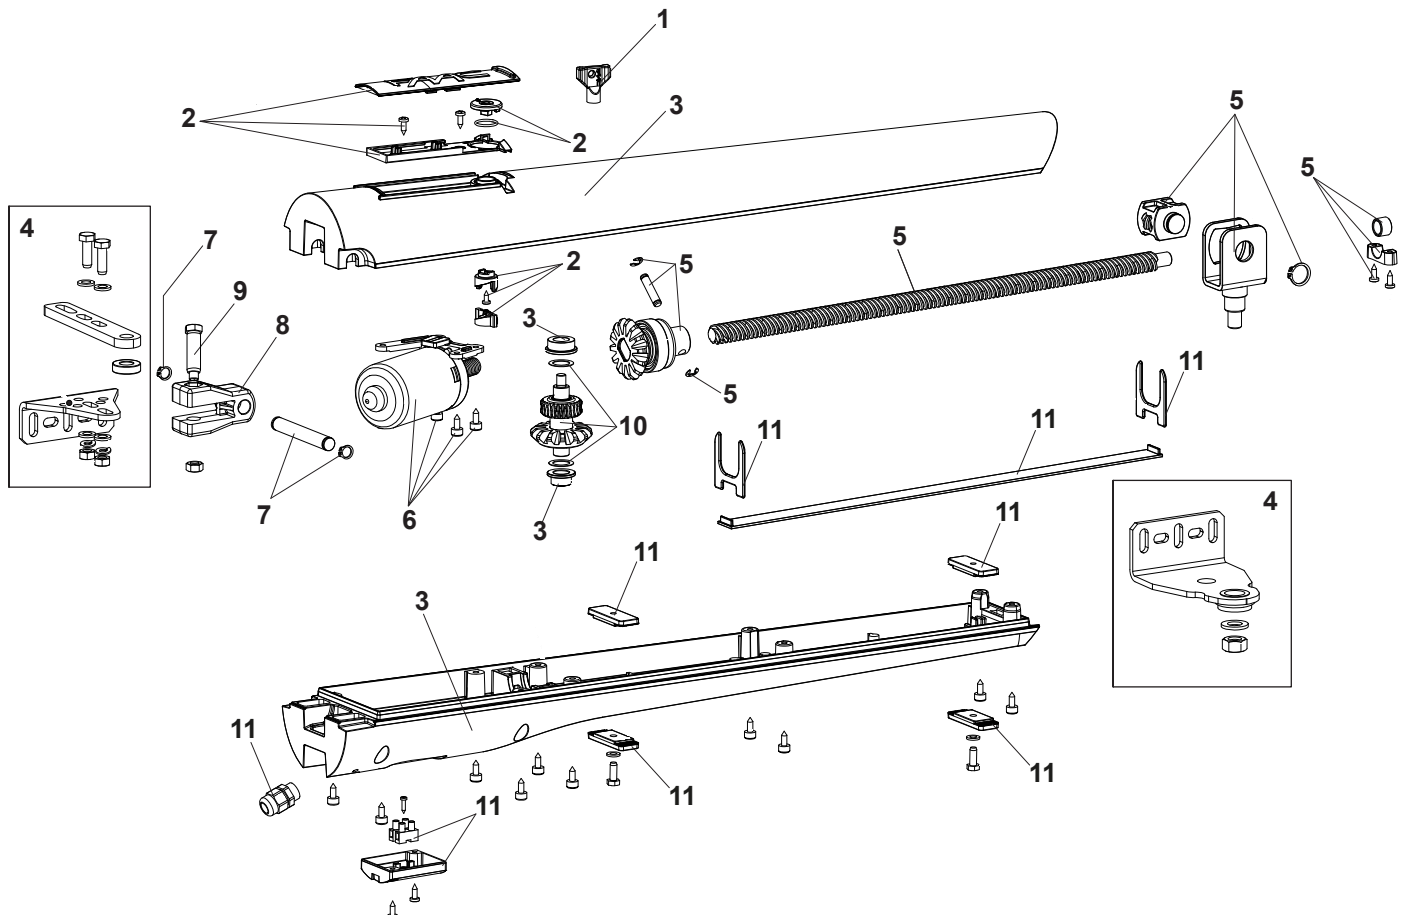

SPARE PARTS DIAGRAM

Part	Part Number	Description
1	713002	Triangle Manual Release Key
2	63003356	S418 Complete Release Group
3	63000563	S418 Bodies Group
4	63002565	S418 Front and Rear Mounting Brackets
5	63003355	S418 Worm Screw Group
6	63001615	Motor S418
7	718366	Pin Long w/ C Clip
8	7228015	Rear Fork
9	7182075	Pin Short
10	60202215	Gear and Release Assembly
11	63003354	S418 Small Parts