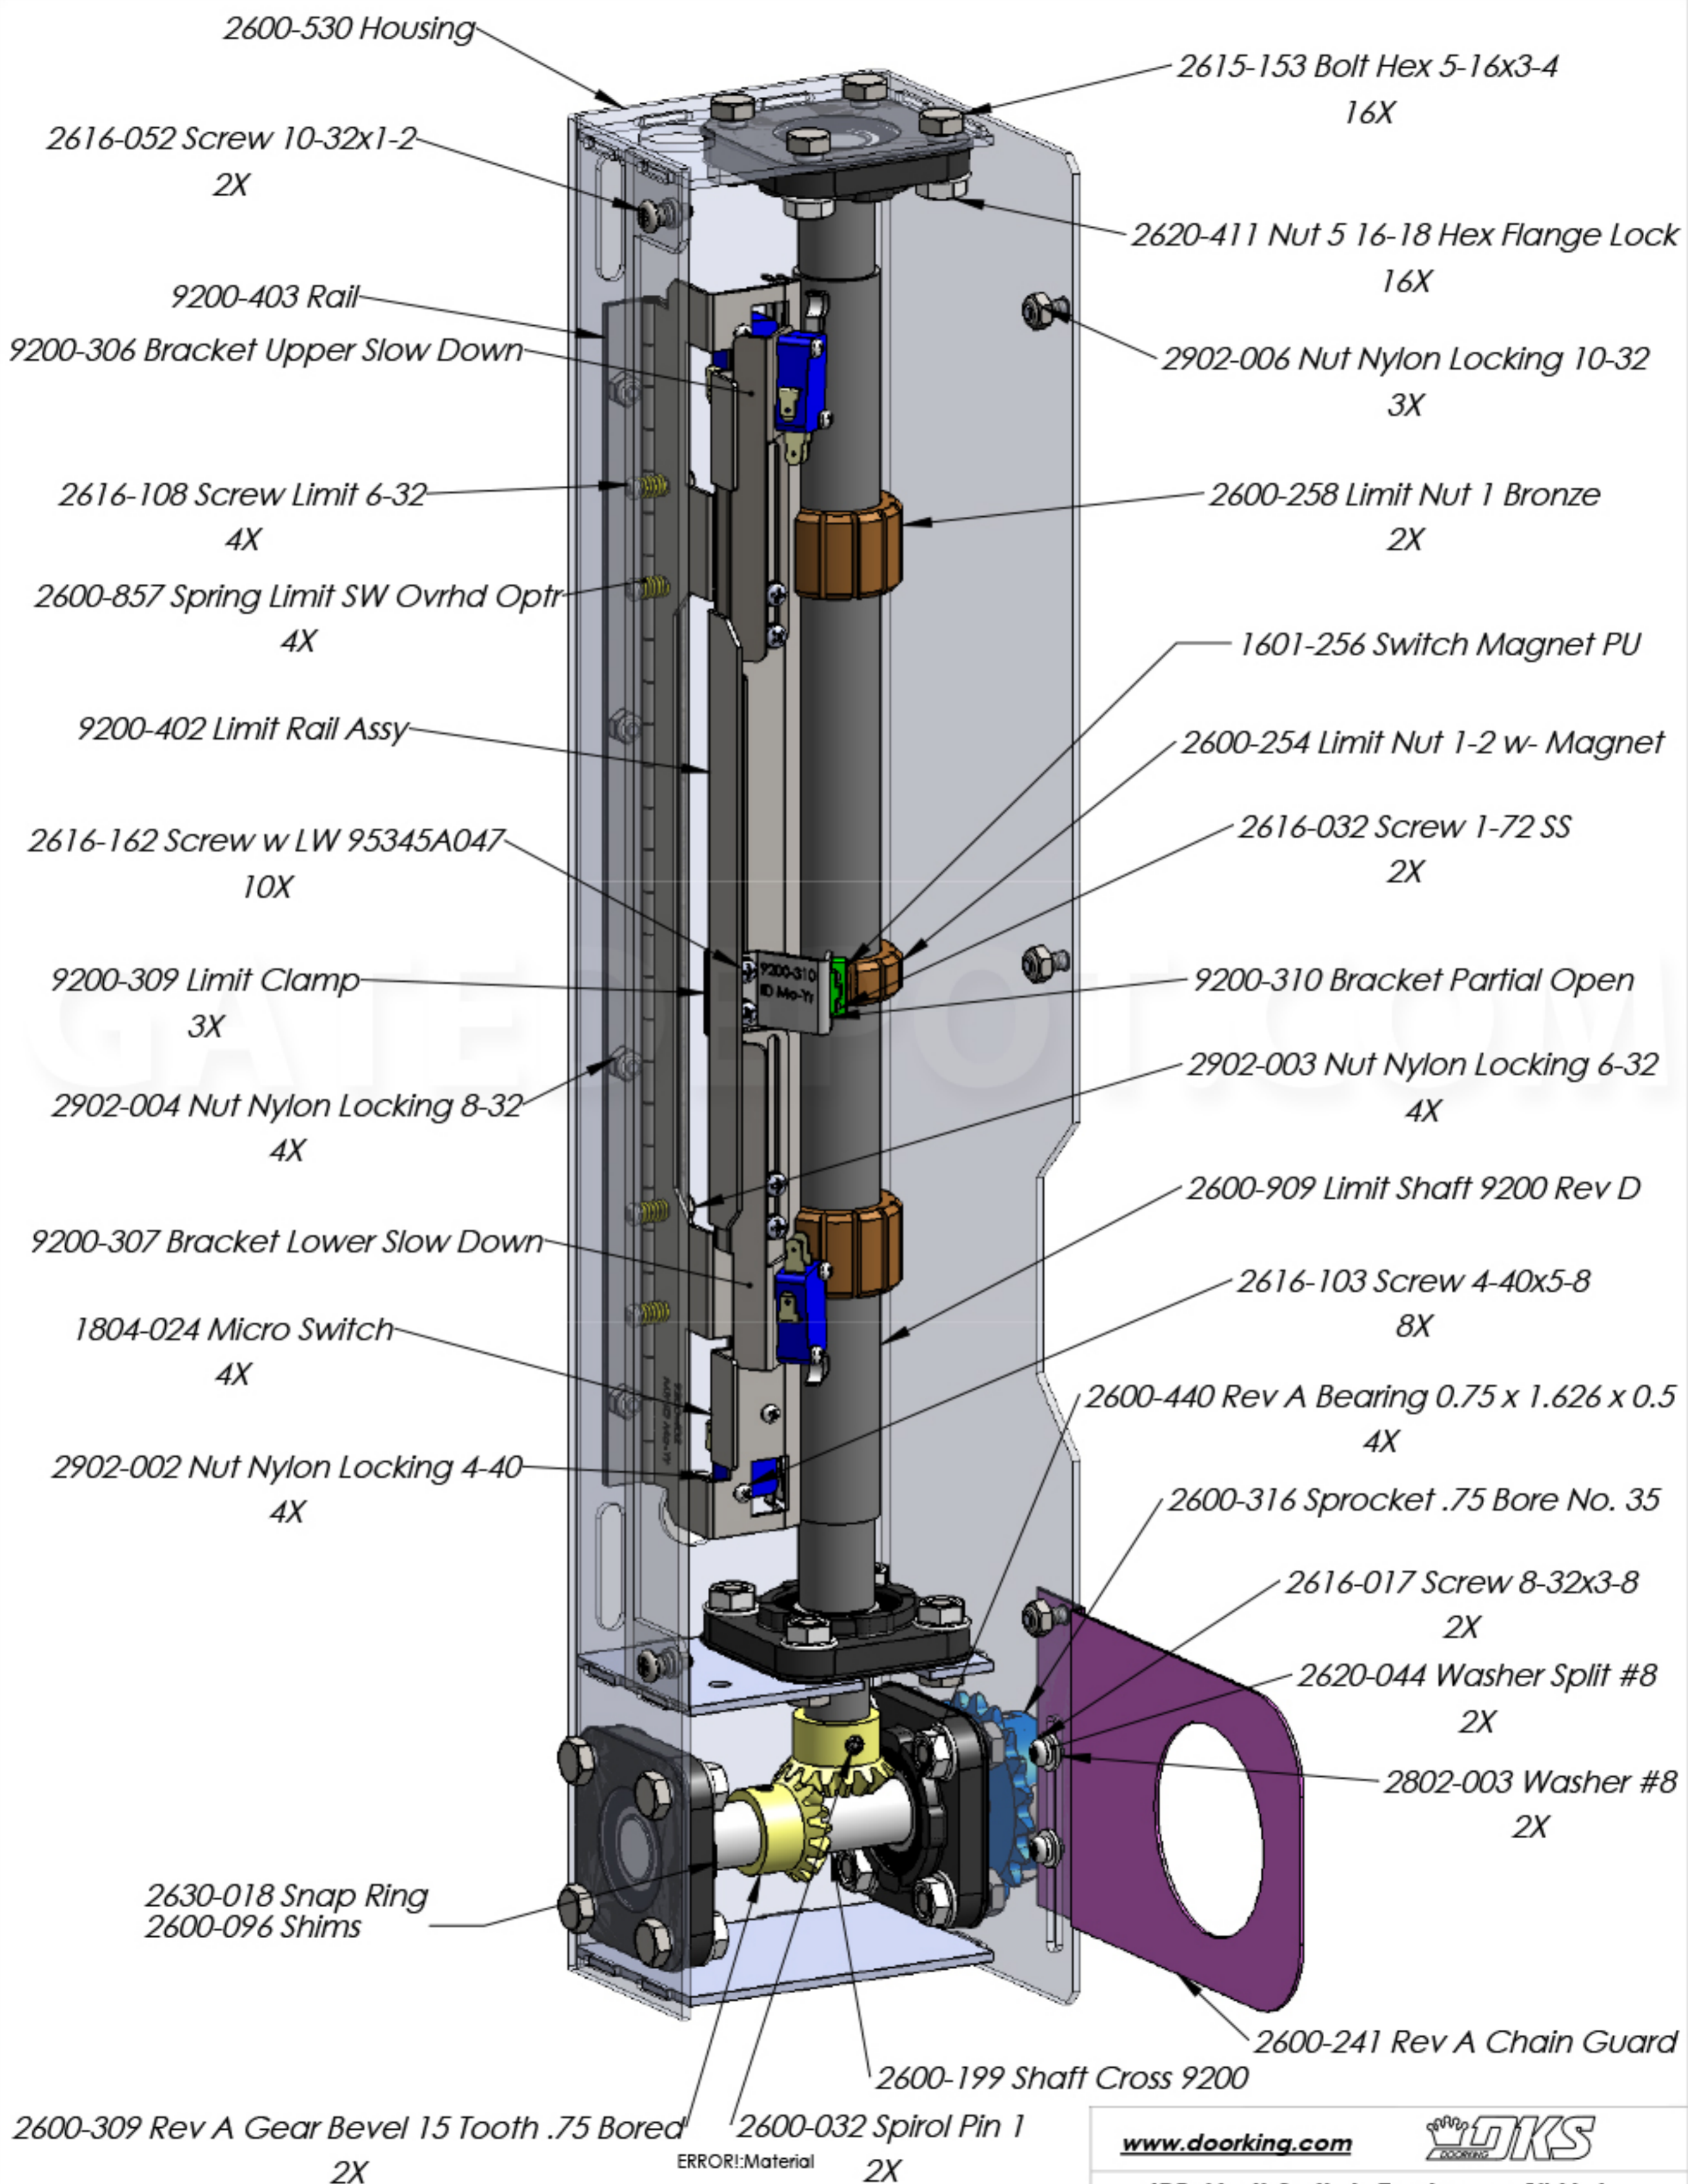

DoorKing 9220-9230-9240 Limit Assembly IPB

9200-005 Clear Cover
not shown for clarity

PROPRIETARY AND CONFIDENTIAL
THE INFORMATION CONTAINED IN THIS DRAWING IS THE SOLE PROPERTY
OF DOOR KING. ANY REPRODUCTION IN PART OR AS A WHOLE
WITHOUT THE WRITTEN PERMISSION OF DOOR KING IS PROHIBITED.

www.doorking.com			
IPB-Limit Switch Enclosure 1" Nut			
SIZE	DWG. NO.	REV.	
A	9200-022	A	
Scale: None		SHEET 1 OF 1	